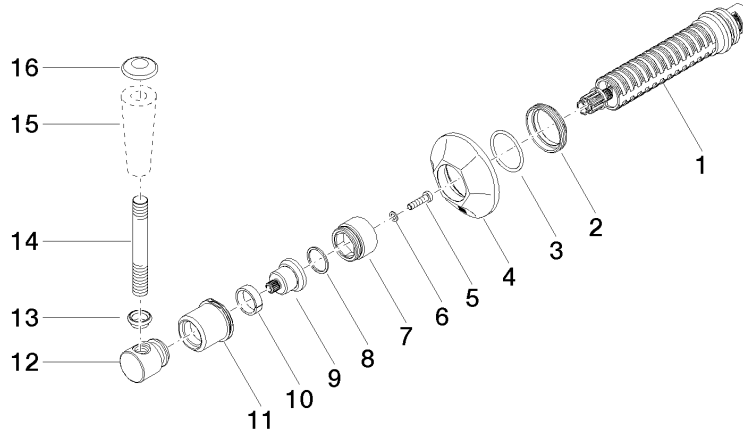

ST 060 401 0371

- rosette Ø 60 mm
- head part with cut-to-length spindle and sleeve

Individual components of this set

You need the following components for this set

1x 11 170 370-99

1x 36 608 371-99

MADISON Wall valve clockwise closing 3/4" - Brushed Dark Platinum

MADISON

ST 060 401 0371

MADISON Wall valve clockwise closing 3/4" - Brushed Dark Platinum

MADISON

ST 060 401 0371

ST 060 401 0371

Certificates

IAPMO_4976 (2). WRAS_2010066.

Spare parts list

No.	Item Number	Name	Quantity used	Delivery time
1	90 90 03 127 00 90	top	1	2
2	09 23 10 125-00	nut	1	10
3	90 14 10 063 00 90	seal	1	2
4	09 27 37 102-99	rosette	1	30
5	09 30 30 069 90	screw	1	2
6	09 30 11 194 90	disc	1	2
7	09 18 30 007-99	sleeve	1	60
8	90 28 10 030 00 90	ring	1	2
9	09 12 12 064-99	base	1	-
Spare part can no longer be ordered, please order the replacement item				
10	90 14 15 021 00 90	ring	1	2
11	09 21 02 161-99	cover	1	30
12	09 20 37 101-99	handle	1	30
13	09 20 37 001-99	handle	1	30
14	09 28 22 013 90	pipe	1	2
15	11 170 370-99	MADISON Lever insert - Brushed Dark Platinum	1	30
16	09 30 30 062-99	screw	1	30