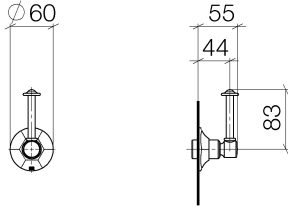

ST 060 401 0371

- rosette Ø 60 mm
- head part with cut-to-length spindle and sleeve

Individual components of this set

You need the following components for this set

1x 11 170 370-99

1x 36 608 371-99

MADISON Wall valve clockwise closing 3/4" - Brushed Dark Platinum

MADISON

ST 060 401 0371

MADISON Wall valve clockwise closing 3/4" - Brushed Dark Platinum

MADISON

ST 060 401 0371

ST 060 401 0371

Certificates

IAPMO_4976 (2). WRAS_2010066.

Spare parts list

No.	Item Number	Name	Quantity used	Delivery time
1	90 90 03 127 00 90	top	1	2
2	09 23 10 125-00	nut	1	10
3	90 14 10 063 00 90	seal	1	2
4	09 27 37 102-99	rosette	1	30
5	09 30 30 069 90	screw	1	2
6	09 30 11 194 90	disc	1	2
7	09 18 30 007-99	sleeve	1	60
8	90 28 10 030 00 90	ring	1	2
9	09 12 12 064-99	base	1	-
Spare part can no longer be ordered, please order the replacement item				
10	90 14 15 021 00 90	ring	1	2
11	09 21 02 161-99	cover	1	30
12	09 20 37 101-99	handle	1	30
13	09 20 37 001-99	handle	1	30
14	09 28 22 013 90	pipe	1	2
15	11 170 370-99	MADISON Lever insert - Brushed Dark Platinum	1	30
16	09 30 30 062-99	screw	1	30